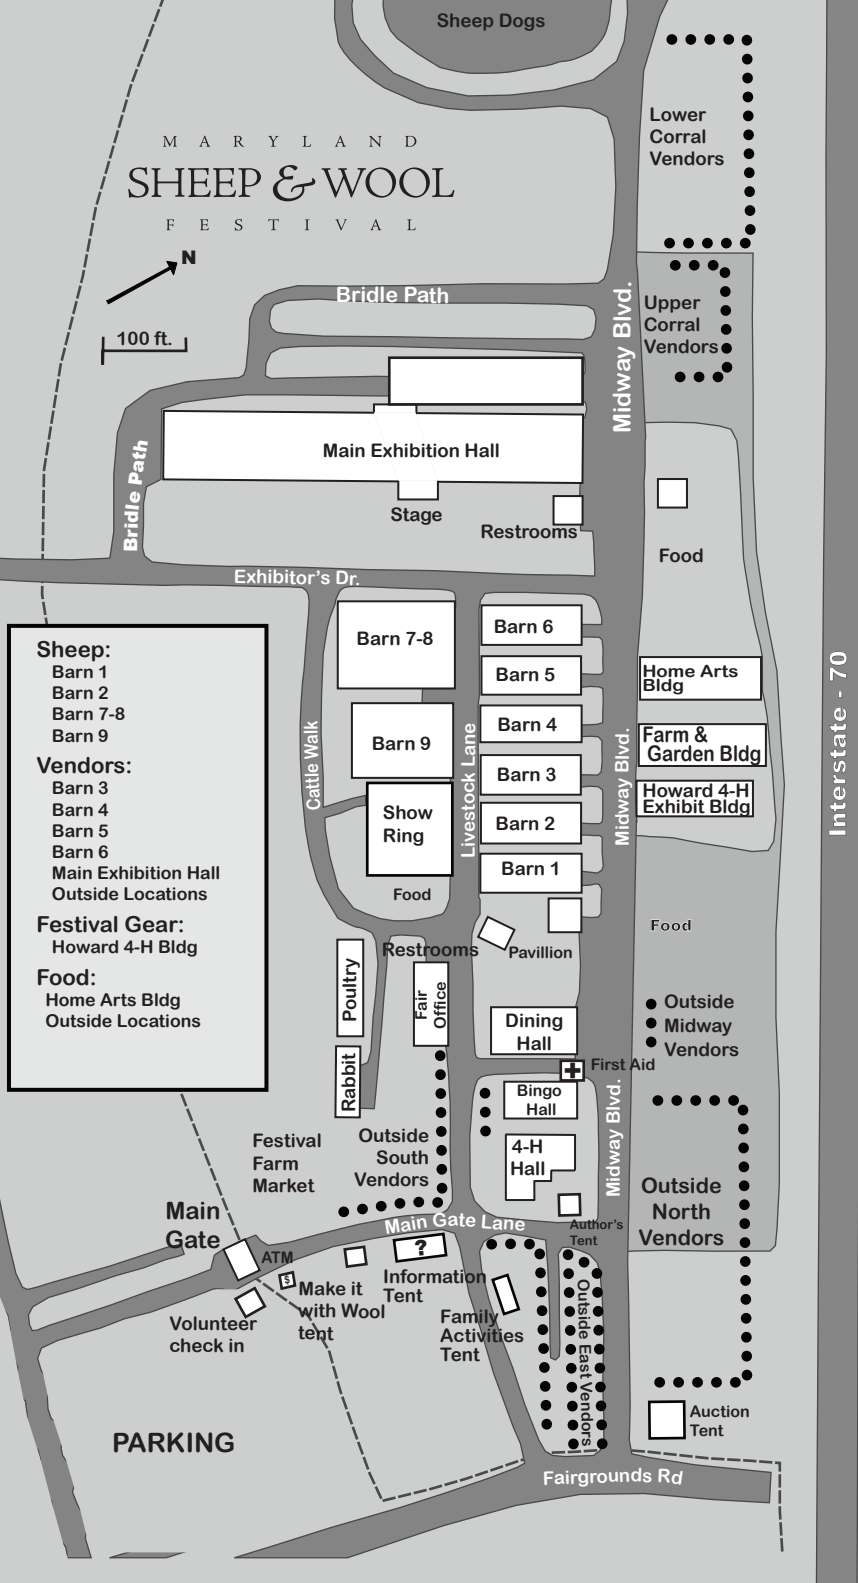

MARYLAND
SHEEP & WOOL
 FESTIVAL

- Sheep:**
 Barn 1
 Barn 2
 Barn 7-8
 Barn 9
- Vendors:**
 Barn 3
 Barn 4
 Barn 5
 Barn 6
 Main Exhibition Hall
 Outside Locations
- Festival Gear:**
 Howard 4-H Bldg
- Food:**
 Home Arts Bldg
 Outside Locations

Interstate - 70